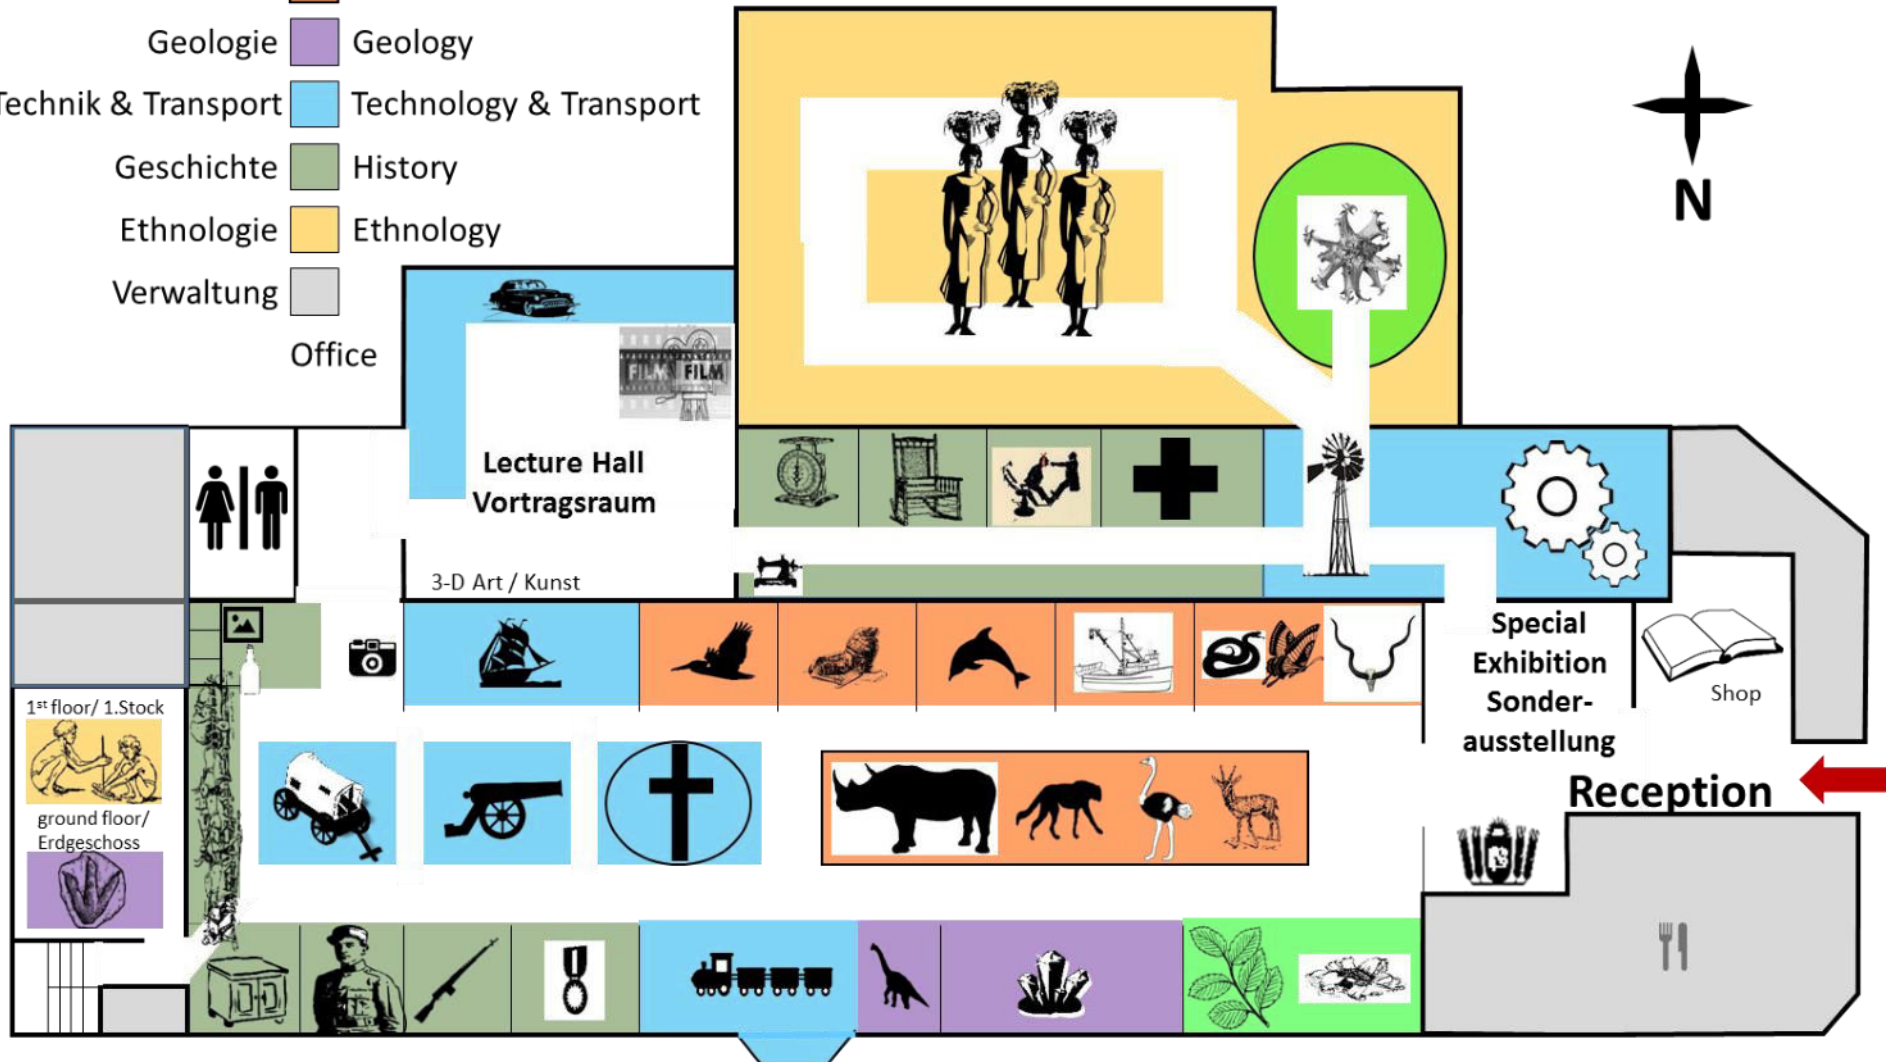

# MUSEUM SWAKOPMUND

- Botanik  Botany
- Zoologie  Zoology
- Geologie  Geology
- Technik & Transport  Technology & Transport
- Geschichte  History
- Ethnologie  Ethnology
- Verwaltung  Office

Find us also at/ Sie finden uns auch unter:

<http://scientificsocietyswakopmund.com>

Details finden Sie auf der nächsten Seite

1. Entrance
2. Shop
3. Temporary Exhibition
4. Brewery
5. Botany
6. Minerals
7. Fossils
8. Transport
9. Money, passports etc.
10. Ammunition/ guns
11. History - uniforms
12. Shell-furniture
13. Geology Exhibition (in progress)
14. Archaeology
15. Ox-waggon Diorama
16. Ox-waggon
17. Coach
18. Canons
19. Cape Cross replica
20. Animals

33. Video presentations / Lecture hall
34. Historical farmkitchen
35. Schmerenbeckroom (historical living room)
36. Historical dental practice (A. Weber)
37. Historical Adler Pharmacy
38. Devil's claw goes public
39. People of Namibia
40. Historical machines & technology

# MUSEUM Swakopmund

- Botany
- Zoology
- Geology
- Technology & Transport
- History
- Ethnology
- Office